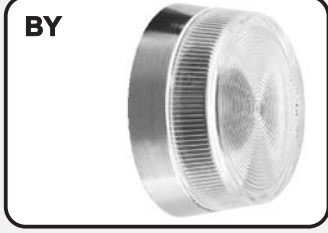

Housings/lenses for Tranilamp SLIC Indicator Lamp Body Units.

Select the panel hole size, then the lens/bezel from the appropriate table. Units can either be ordered as **Complete Assemblies** or separate parts using the **Codes** given.

19mm Panel Hole fixing

Lens Dia mm	30	30	22.3	17.5	17
Lens + Bezel (if welded)	BKY(Colour) 	BY(Colour) 	BJ(Colour) 	MA(Colour) 	MC(Colour)
Bezel (if separate)				BM 	BM
Housing	MP				
Product Code Make-up	① Panel locking nut ② Indicator locking ring ③ O Ring 17 x 1 ④ MP Body Only				
Complete Assembly	MKY Lens Colour Code	MY Lens Colour Code	MJ Lens Colour Code	MXA Lens Colour Code	MXC Lens Colour Code
Standards	Protection IP65	IP64	IP64	IP65	IP65
Lens Material	Polycarbonate	Polycarbonate	Polycarbonate	Polystyrene	Polystyrene
Bezel Material	Black plastic	Chromed brass	Chromed brass	Chromed brass	Chromed brass
Housing	Black moulded glass reinforced nylon				
Options	Protection to IP65 Standard	IP65 SEALING WASHER behind lens	Not available	Standard	Standard
DIN Keyway	Available for all assemblies with M KEYWAY WASHER. (Specify "DIN Keyed")				
Legend Plates	Blank or engraved as required. Anodised aluminium, self-adhesive (Data Sheet 214)				
	BYLP	BYLP	BJLP	BJLP	BJLP

Lens Colour Codes

- **A** = Amber
- **B** = Blue
- **G** = Green
- **R** = Red
- **T** = Clear (Transparent)
- **W** = White (Opal)

22.5mm Panel Hole fixing

Lens Dia mm	30	30	22.3	21.5	23.5
Lens + Bezel (if welded)	BKY(Colour) 	BY(Colour) 	BJ(Colour) 	FA(Colour) 	FB(Colour)
Bezel (if separate)			ADMF 	BFA 	BFB
Housing	FP		MP	FXP	
Product Code Make-up	① Panel locking nut ② Indicator locking ring ③ MP Body Only ④ FP Body Only ⑤ BF Adaptor				
Complete Assembly	FKY Lens Colour Code	FY Lens Colour Code	FJ Lens Colour Code	FXA Lens Colour Code	FXB Lens Colour Code
Standards	Protection IP65	IP64	IP64	IP64	IP64
Lens Material	Polycarbonate	Polycarbonate	Polycarbonate	Polystyrene	Polystyrene
Bezel Material	Black plastic	Chromed brass	Chromed brass	Chromed brass	Chromed brass
Housing	Black moulded glass reinforced nylon			+ chromed brass adaptor	
Options	Protection to IP65 Standard	IP65 SEALING WASHER behind lens	Not available	O RING 19x2.5 housing -panel	
DIN Keyway	Available for all assemblies with F KEYWAY WASHER. (Specify "DIN Keyed")				Use BEZEL FH PT P
Legend Plates	Blank or engraved as required. Anodised aluminium, self-adhesive (Data Sheet 214)				
	BYLP	BYLP	BYLP	FHLP	FHLP